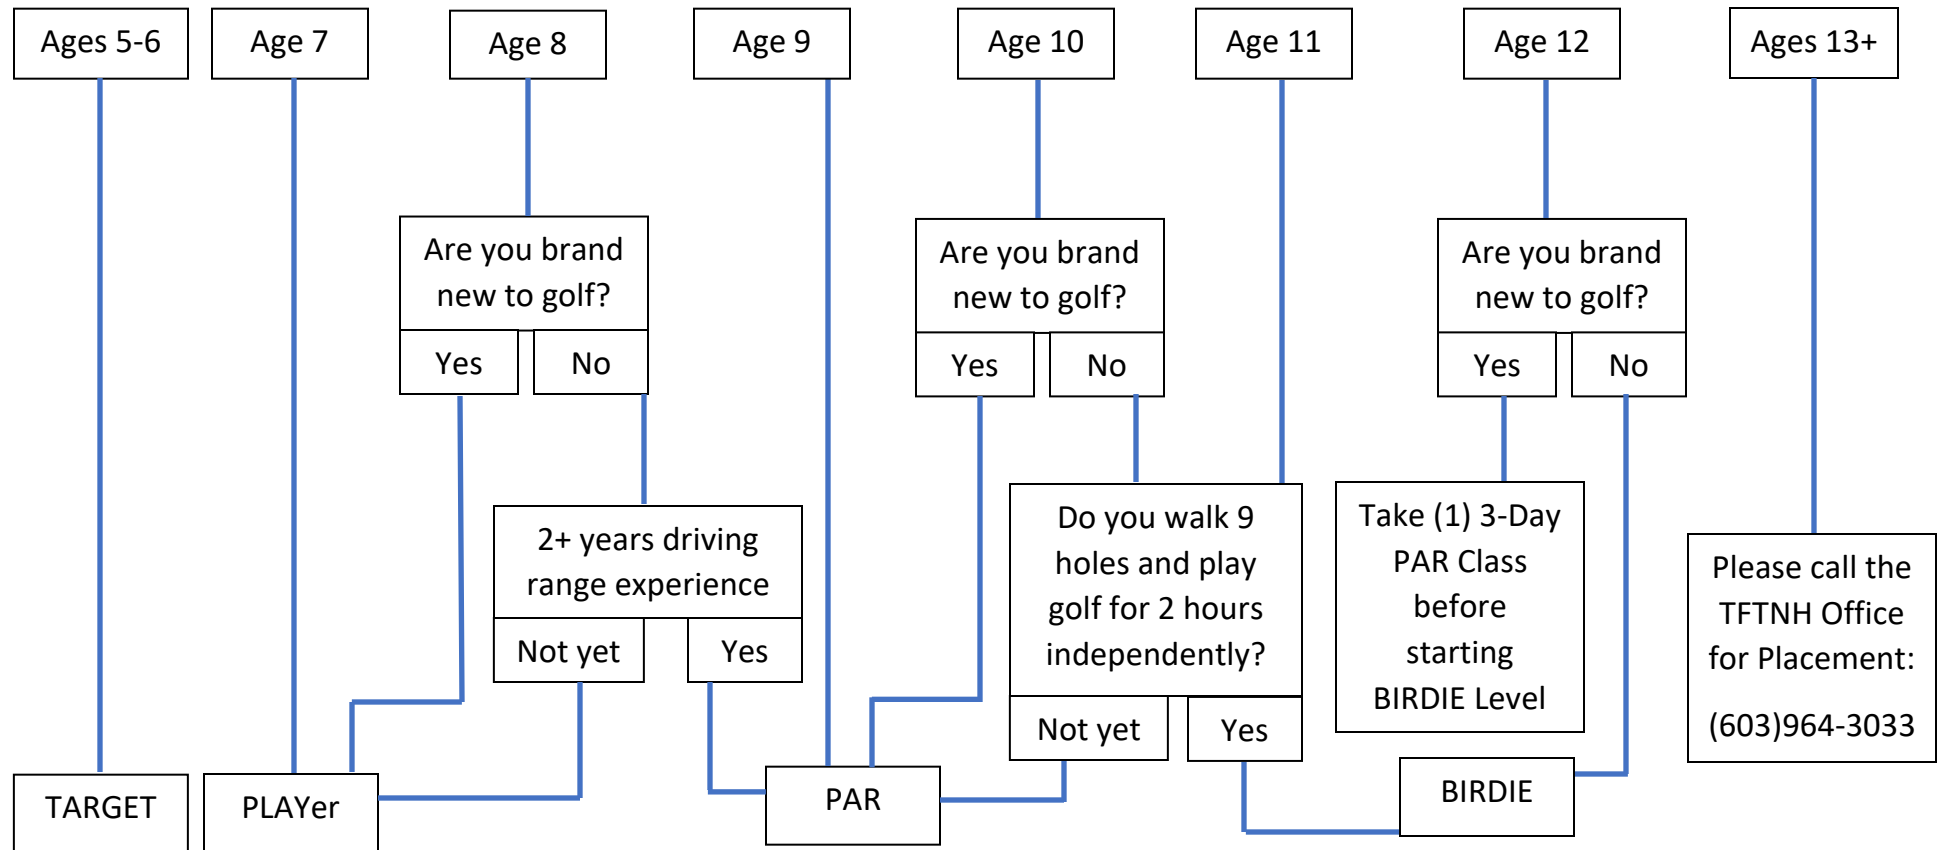

Not Sure What Level You Should Be In?

First Tee - New Hampshire

Participant Placement Chart

Above placement recommendations originate from First Tee Home Office based on First Tee Curriculum. All new participants will default to PLAYer level so if you believe your participant is PAR or higher please email Program Director, Kori Doring, PGA - kori@firstteenh.org